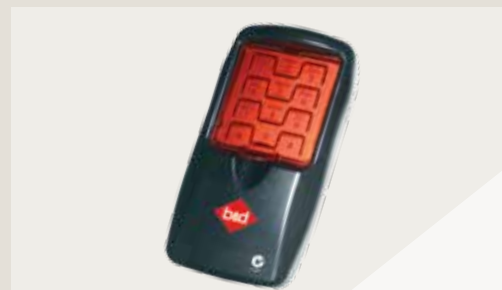

Garage Door Automation.

Controlling your garage door has never been easier.

A hand holding a red and silver B&D remote control in front of a brown garage door. The remote has a circular button with a red dot and a silver base with the B&D logo. The background is a brown garage door with horizontal slats.

b&d[®]

home
safe
home[™]

www.bnd.com.au

Controll-A-Door®

GARAGE DOOR AUTOMATION FOR SECTIONAL & ROLLING DOORS

B&D Controll-A-Door Prodigy® opener

B&D Controll-A-Door Power Drive® opener

Australians have trusted B&D's garage door automation products for decades. Our latest Controll-A-Door® range builds on our rich heritage by combining smooth and reliable operation with a range of features that help protect your family and belongings.

ENTRY KEYPAD

Allows you to enter the garage without a transmitter. Great for children. No need to give them a key or transmitter as they can enter the house with their PIN number.

RECHARGEABLE BATTERY BACK UP

If power supply to the opener is broken, the door will still be operational with the rechargeable battery back up.

WIRELESS SAFETY BEAMS

If you have young children or pets, safety beams provide added safety and security. If the beam is broken while the door is closing, it will automatically stop and reverse. B&D® always recommend the use of safety infra-red beams on all automatic garage doors.